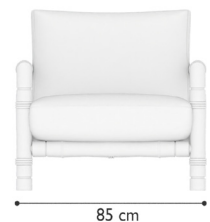

Weight: 30kg

Elliott Armchair

Introducing Elliott: the pinnacle of outdoor luxury for your hotel. Crafted with natural fabrics and a range of colored woods, Elliott armchairs offer durability and timeless style. Elevate your outdoor spaces with these meticulously crafted pieces, providing guests with unparalleled comfort and sophistication.