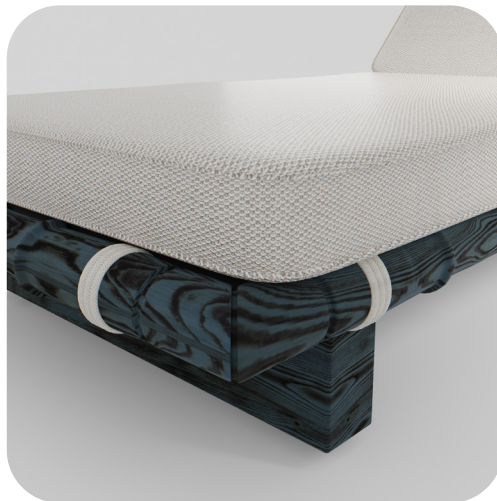

99

Sierra
Single Sunbed

Sand Burnt

Blue Burnt

Black Burnt

Red Burnt

Teak

75 cm

201 cm

Weight: 40kg

Sierra Single Sunbed

Introducing Sierra: the pinnacle of outdoor luxury for your hotel. Crafted with natural fabrics and diverse colored woods, Sierra sunbeds offer durability and timeless style. Elevate your outdoor spaces with these meticulously crafted pieces, providing guests with unparalleled comfort and sophistication.