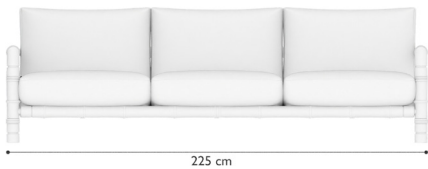

Elliott
Three-seater Sofa

Sand Burnt

Blue Burnt

Black Burnt

Red Burnt

Teak

Weight: 75kg

Eliott Three-seater Sofa