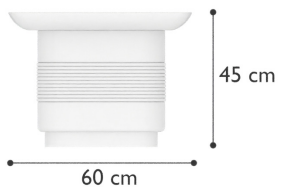

Weight: 95kg