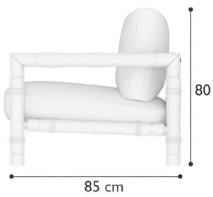

Elliott
Three-seater Sofa

Sand Burnt

Blue Burnt

Black Burnt

Red Burnt

Teak

Weight: 75kg

Eliott Three-seater Sofa