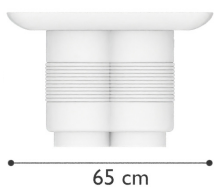

Vala
Side Table

Sand Burnt

Blue Burnt

Black Burnt

Red Burnt

Teak

Weight: 65kg

Vala Side Table