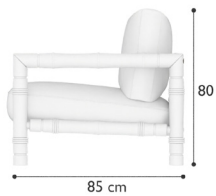

Eliott
Two-seater Sofa

Sand Burnt

Blue Burnt

Black Burnt

Red Burnt

Teak

Weight: 55kg

Eliott Two-seater Sofa