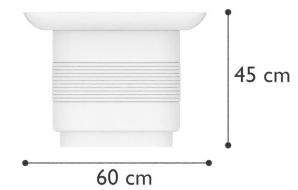

Vala
Side Table

Sand Burnt

Blue Burnt

Black Burnt

Red Burnt

Teak

Weight: 65kg

Vala Side Table