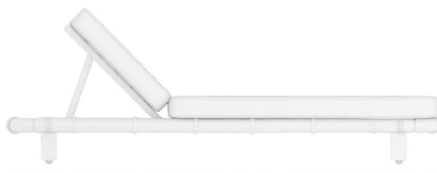

151 cm

201 cm

Weight: 65kg

Elliott
Armchair

Sand Burnt

Blue Burnt

Black Burnt

Red Burnt