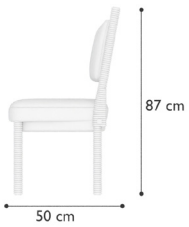

Khaki

White

Weight: 20kg