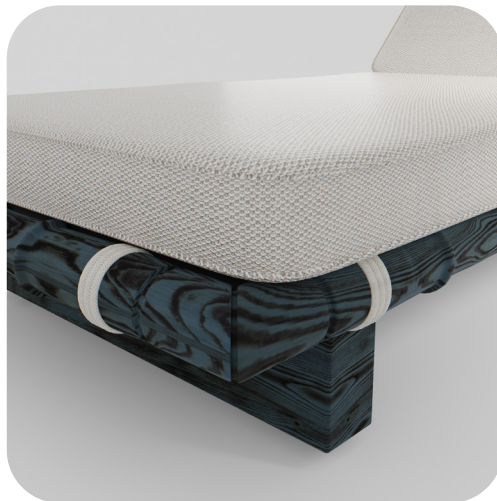

Sierra Double Sunbed

Introducing Sierra: the pinnacle of outdoor luxury for your hotel. Crafted with natural fabrics and diverse colored woods, Sierra sunbeds offer durability and timeless style. Elevate your outdoor spaces with these meticulously crafted pieces, providing guests with unparalleled comfort and sophistication.

151 cm

201 cm

Weight: 65kg