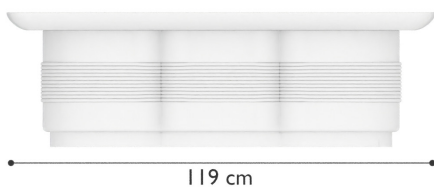

Sand Burnt

Blue Burnt

Black Burnt

Red Burnt

Teak

Weight: 95kg

Mayan
Dining Table

Mayan Dining Table