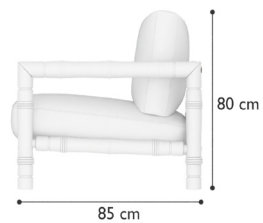

Weight: 30kg

Elliott Armchair

Introducing Elliott: the pinnacle of outdoor luxury for your hotel. Crafted with natural fabrics and a range of colored woods, Elliott armchairs offer durability and timeless style. Elevate your outdoor spaces with these meticulously crafted pieces, providing guests with unparalleled comfort and sophistication.